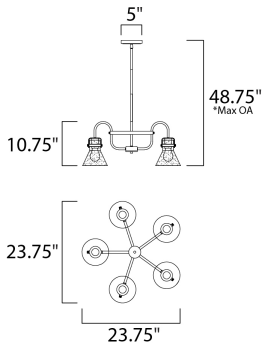

*max overall height

MEASUREMENTS

DIMENSION : 23.75" L x 23.75" W x 10.75" H
 MAX OAH : 48.75" OAH
 HANGING WEIGHT : 11 lb
 WIRE LENGTH : 120"

LAMPING

INPUT VOLTAGE : 120V
 BULB : 5 x 60W Incandescent E26 Medium , 300W Total
 BULB INCLUDED : (Included)
 DIMMABLE : Yes